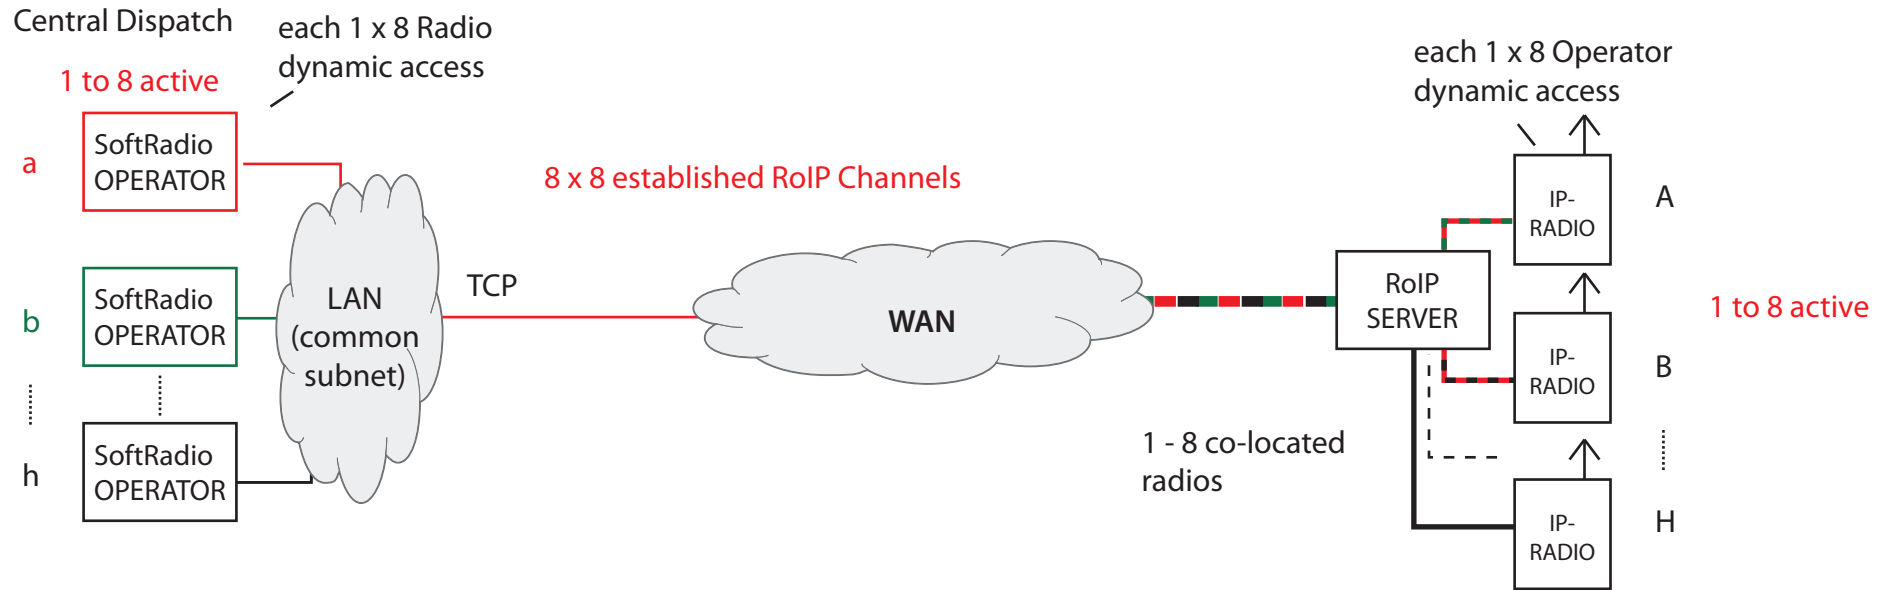

SERVER - EXTENDED ROIP RADIO-NETWORK

RADIO SITE SERVER

Network with 'dynamic' RoIP-Channels:
each IP-Radio connected to any of 8 Operators
(‘communicate-end-communicate’)